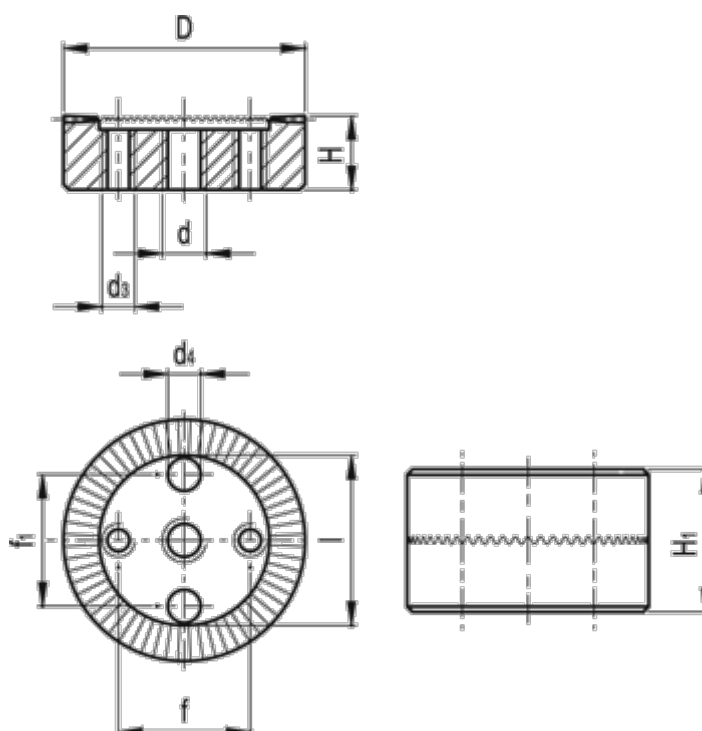

# Data Sheet

Article number: 206565372

Description: E+G Serrated locking plate  
GN 187.4-40-48-C-NI

## Measures

D	= 40	l	= 30.0
d	= M8	Number of teeth	= 48
d1	= 6.3	Weight (g)	= 84
d4 H11	= 6		
f	= 23		
f1	= 23		
H +/-0.9	= 11.5		
H1	= 23		